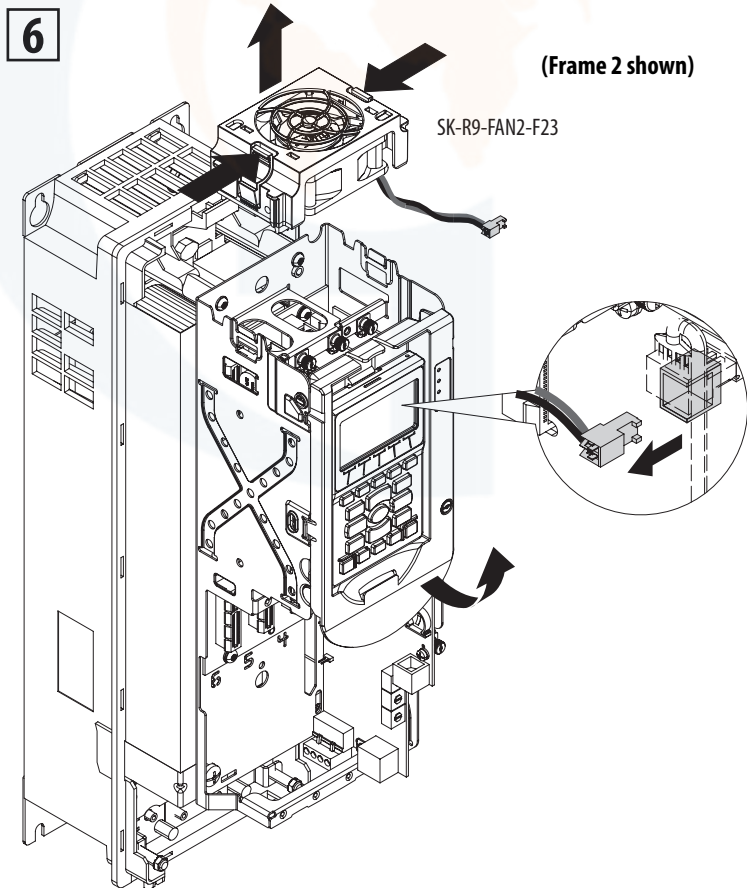

Frames 2...3 NEMA/UL Type Open Only

See page 3 for Frames 4...5.