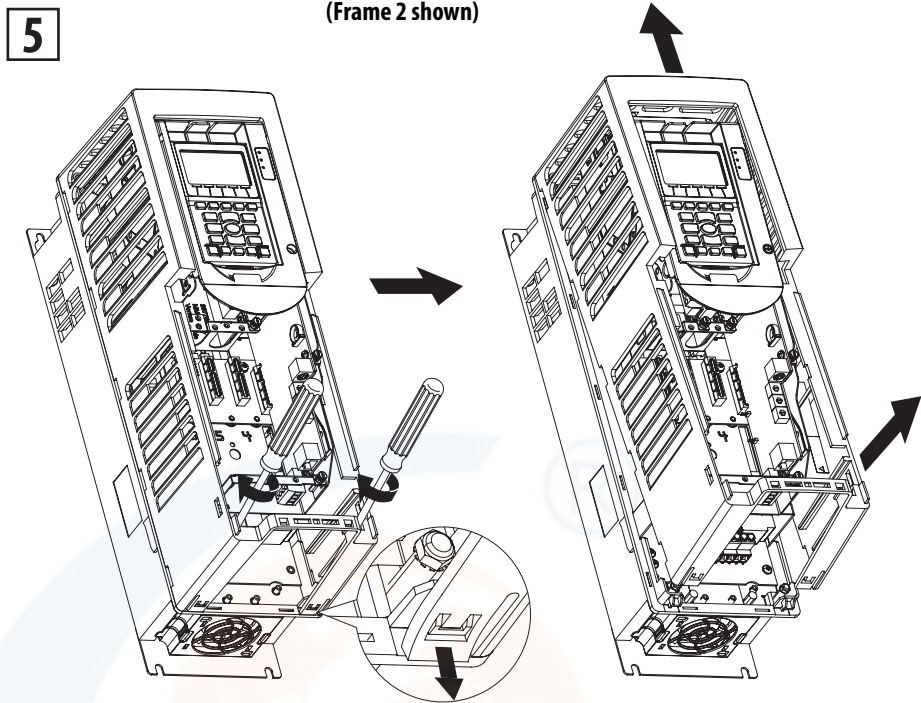

Frames 2...3 NEMA/UL Type Open Only

See page 3 for Frames 4...5.